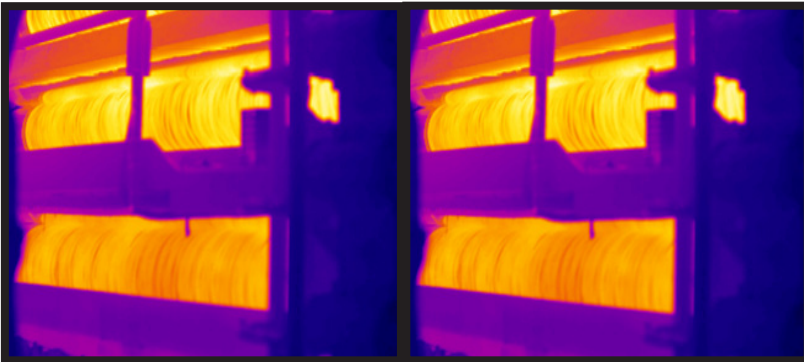

ALBANY * BINGHAMTON * BUFFALO * ROCHESTER * SYRACUSE

THERMOGRAPHY TESTING

DISCOVER & DIAGNOSE PROBLEMS

PREVENT DOWNTIME!

MAINTAIN QUALITY!

INCREASE EFFICIENCY!

FIND:
HOT SPOTS

AVOID:
Outages
Equipment Damage
Production Loss
Personnel Injury

Items to Survey:
Lighting Panels
Power Distribution Panels
Power Lines
Transformers
MCC Centers
Motors
Adjustable Speed Drives
High Voltage Yards
Control Panels

DETAILED REPORTS
PROVIDED!

FOR MORE INFORMATION CALL YOUR LOCAL KJ ELECTRIC REPRESENTATIVE TODAY!