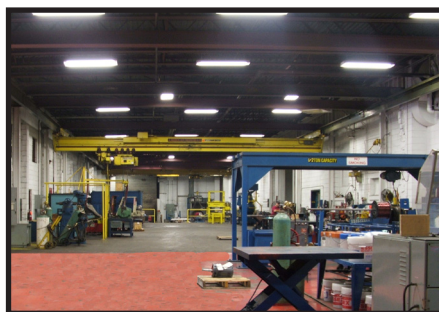

Testing Services:

- -Computerized Core Loss Testing 25 KV
- -Dynamometer Load Tester to 600 HP
- -Hypotronics/Test Panel
- -AC/DC Test Panel (0-2300 volts AC, 500 volts DC)
- -IRD Balancing up to 15,000 pounds
- -Computerized 15 KV Surge Testing