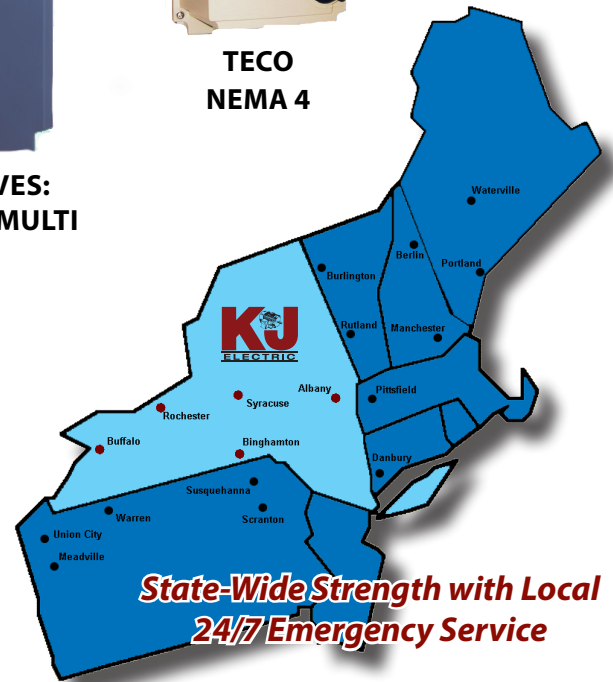

Largest Drive Distributor in Northeast!
OVER 214,000 SQ. FT OF INVENTORY!

www.kjelectric.com

VENDORS INCLUDE:

- CUTLER-HAMMER
- FUJI
- DANFOSS/GRAHAM
- SIEMENS
- GENERAL ELECTRIC
- TECO WESTINGHOUSE

EATON- CUTLER HAMMER
M-MAX SERIES

FUJI ELECTRIC
ECO-PAK

FUJI DRIVES:
ECO, MINI, MULTI

TECO
NEMA 4

EATON-CUTLER HAMMER
H-MAX SERIES

CUTLER HAMMER
SVX 9000

**KJ ELECTRIC STOCKS
AC & DC DRIVES AT
ALL FIVE LOCATIONS
AROUND NEW YORK STATE**

**State-Wide Strength with Local
24/7 Emergency Service**